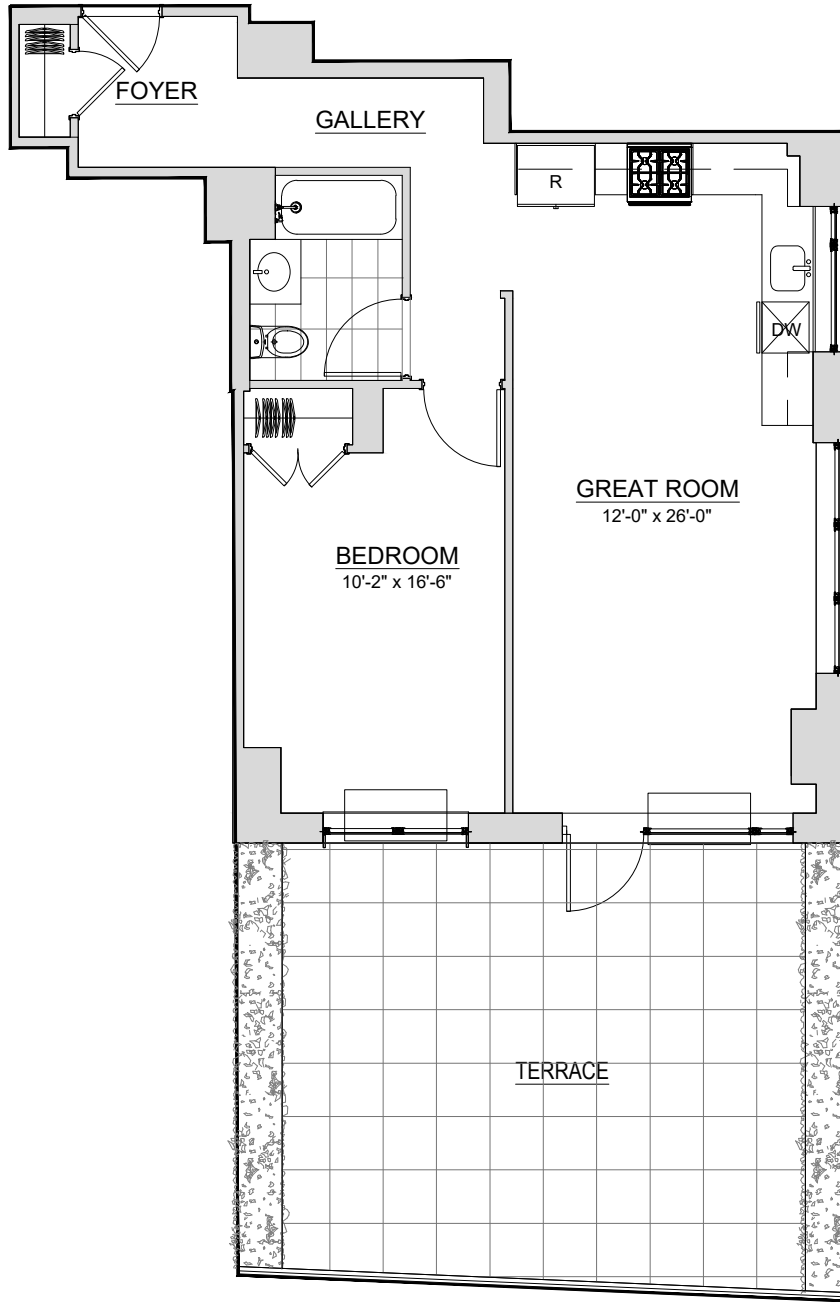

RESIDENCE

309

738 sqft.

- 1 Bedroom
- 1 Bathroom
- +347 ft.²
- Private Terrace