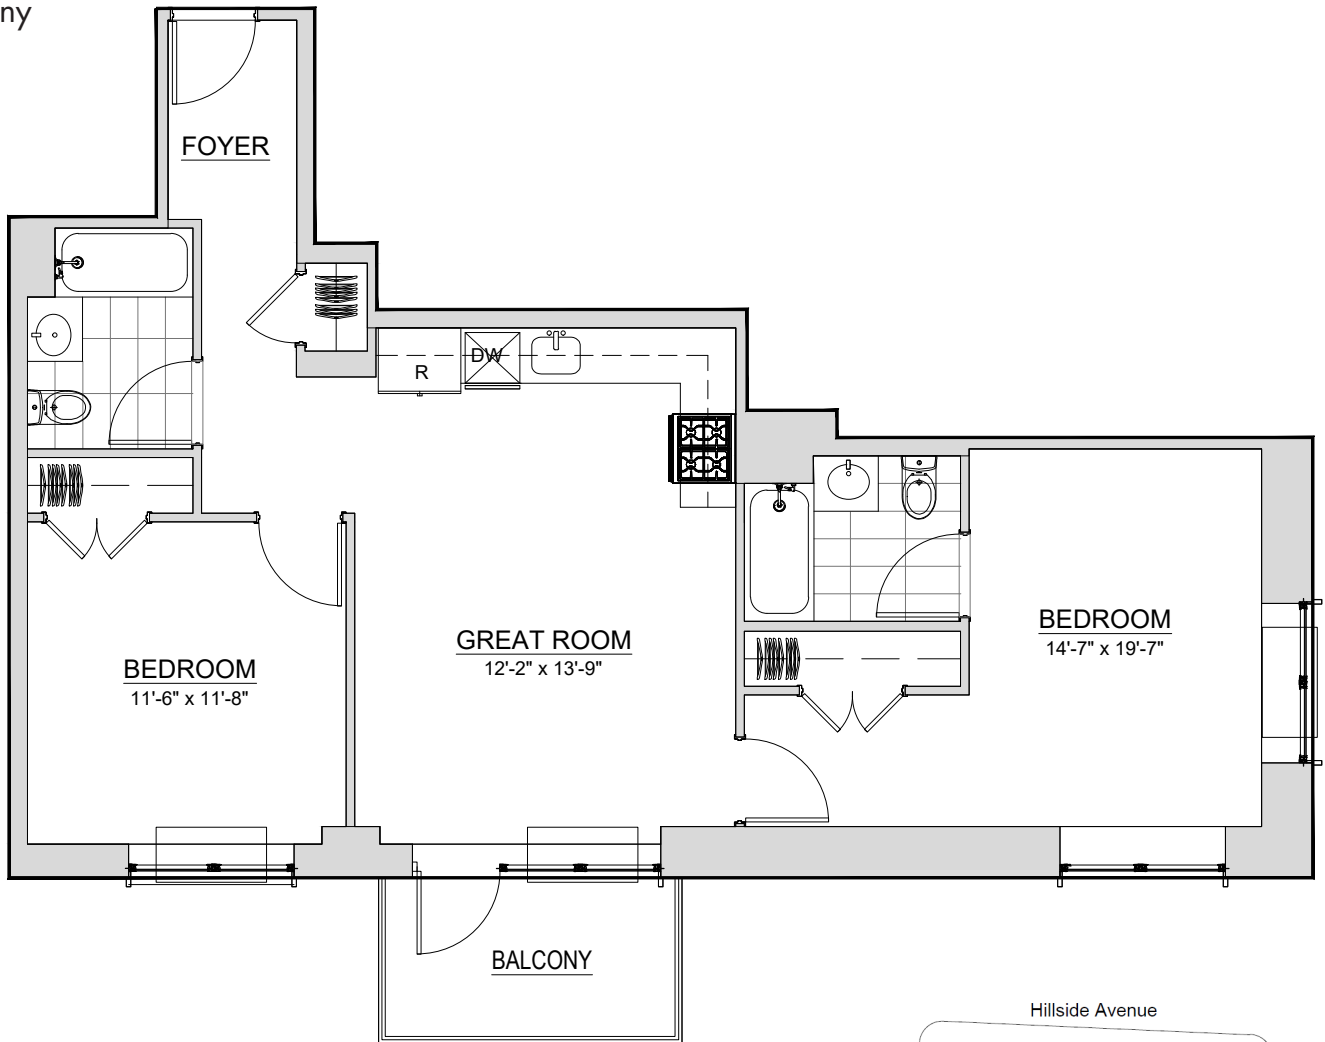

RESIDENCES

720-820

941 sqft.

- 2 Bedroom
- 2 Bathroom
- 1 Balcony