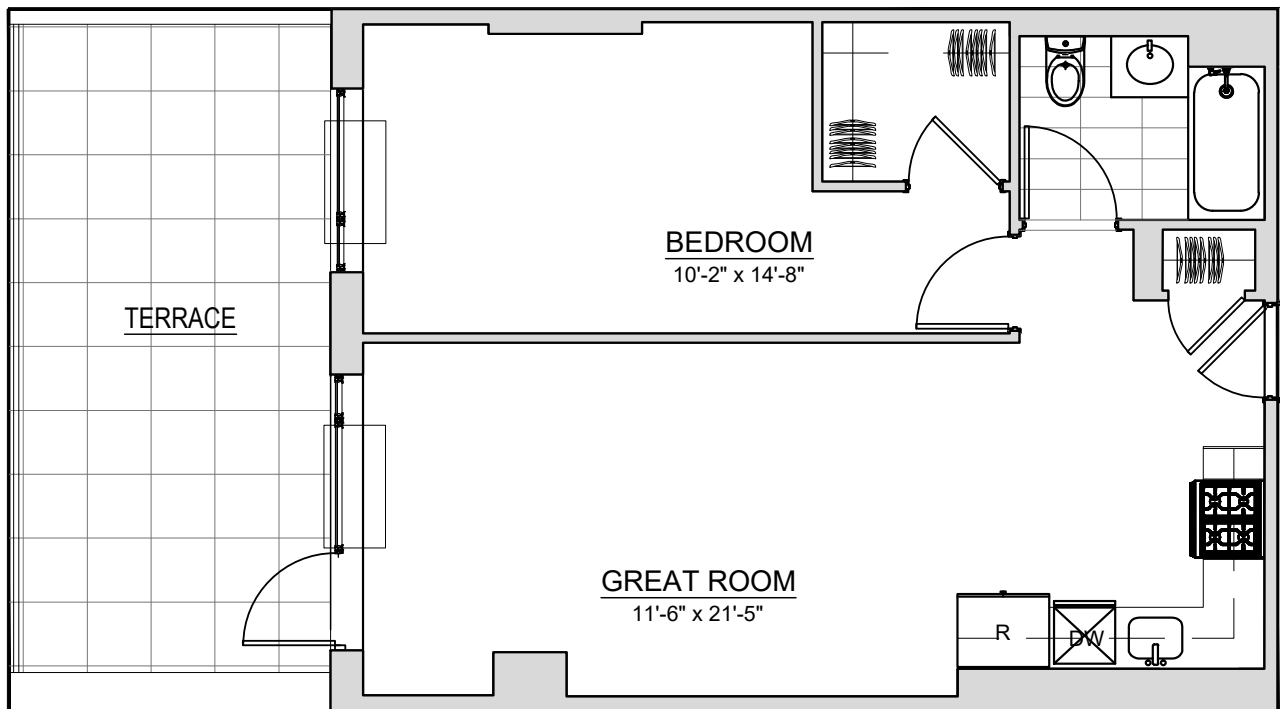

RESIDENCE

306

690 sqft.

- 1 Bedroom
- 1 Bathroom
- +222 ft.sq²
- Private Terrace