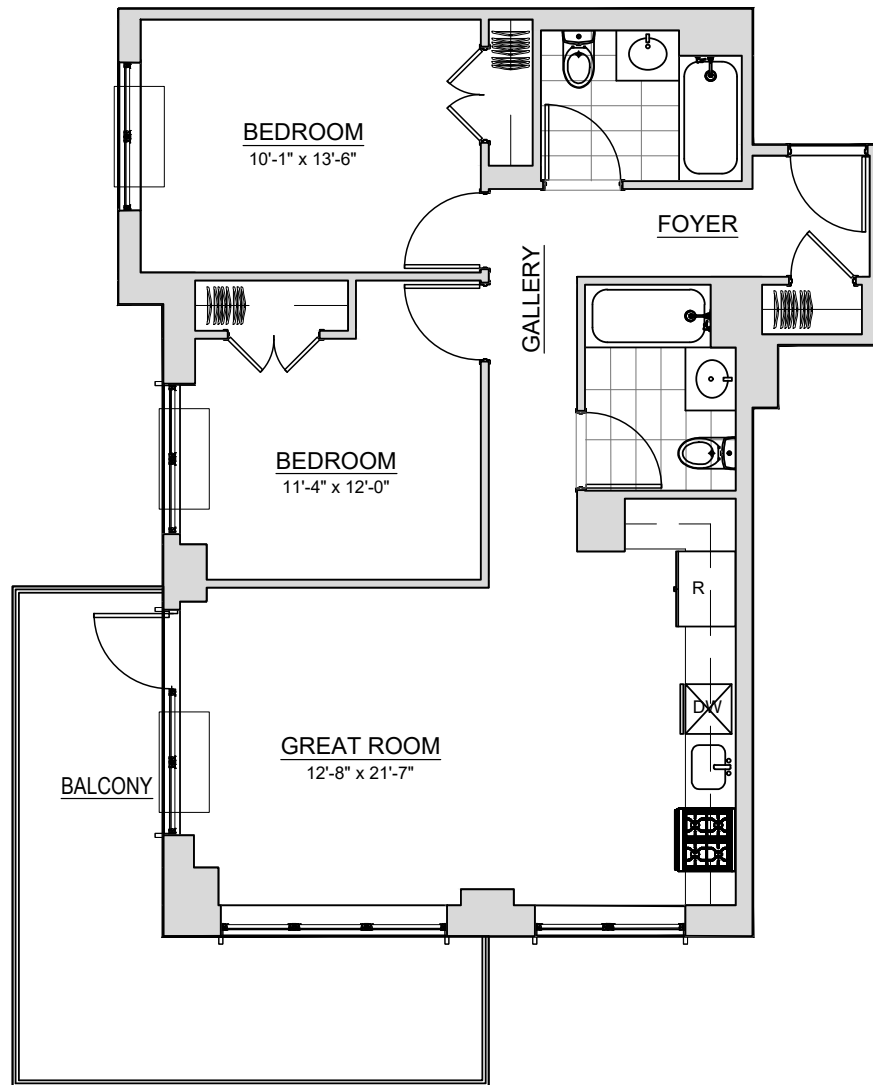

RESIDENCES

421/521/621

911 sqft.

2 Bedroom
2 Bathroom
+197 ft.²
Private Balcony