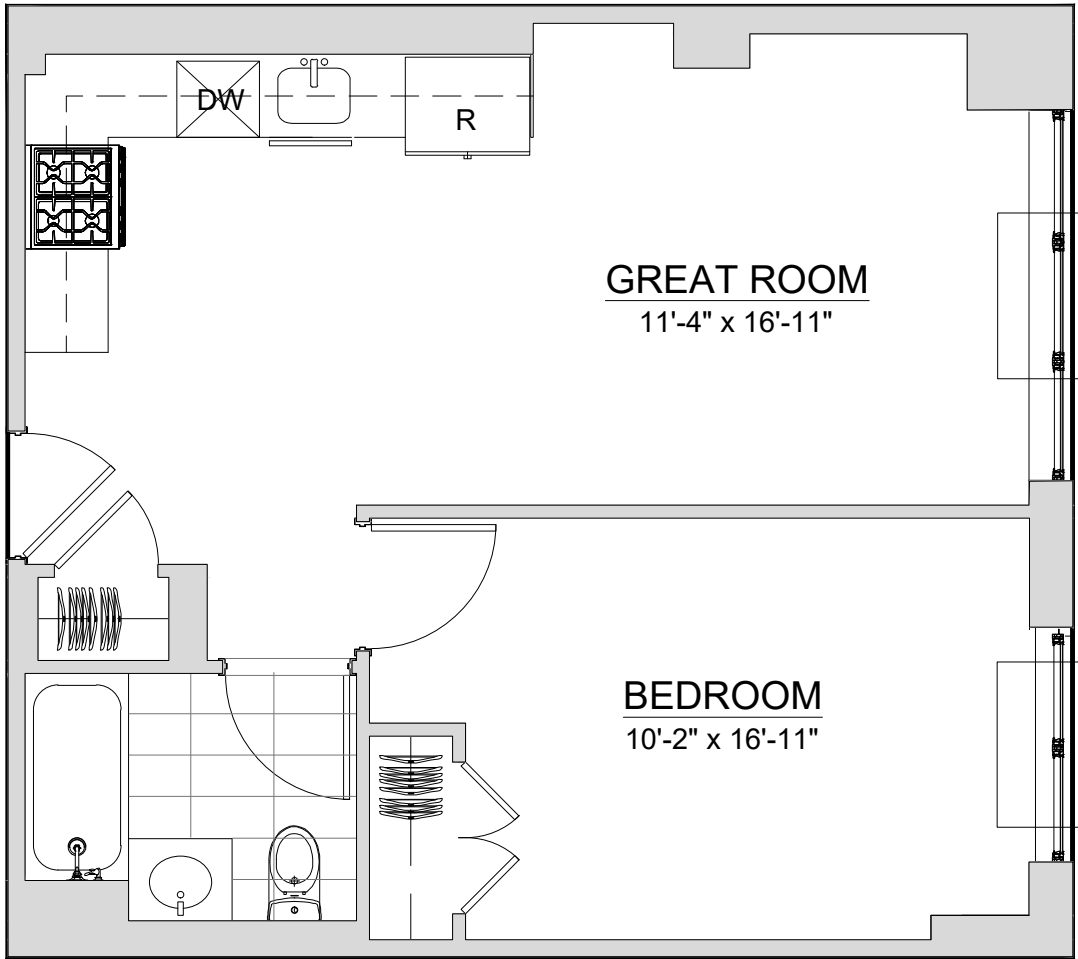

RESIDENCE

817

596 sqft.

- 1 Bedroom
- 1 Bathroom