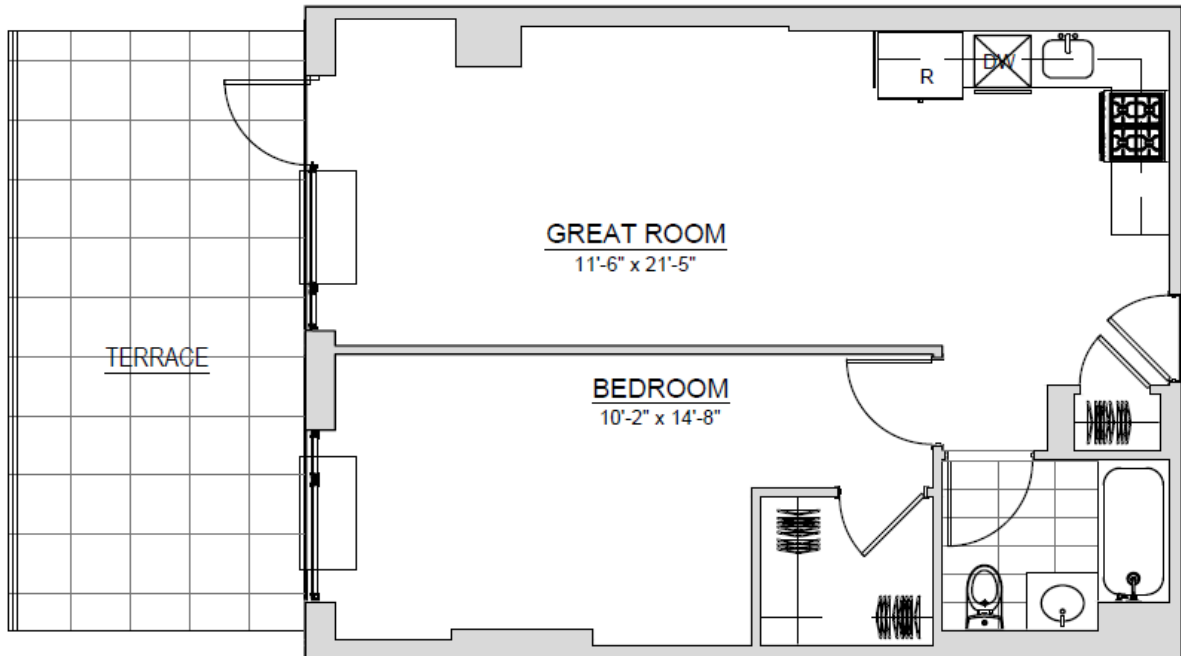

RESIDENCE

305

691 sqft.

- 1 Bedroom
- 1 Bathroom
- +222 ft.²
- Private Terrace