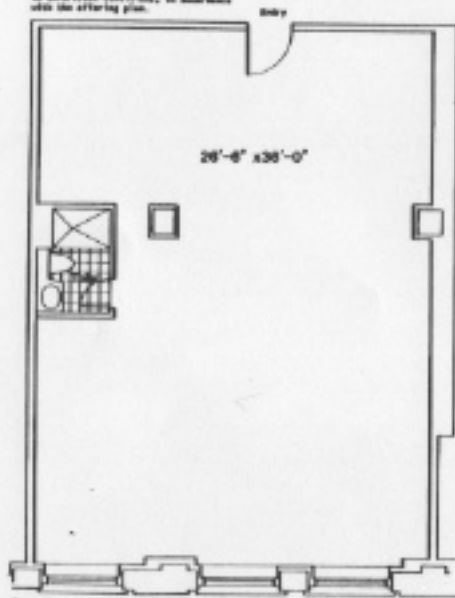

Gross Floor Area: 801 sq. ft.

5