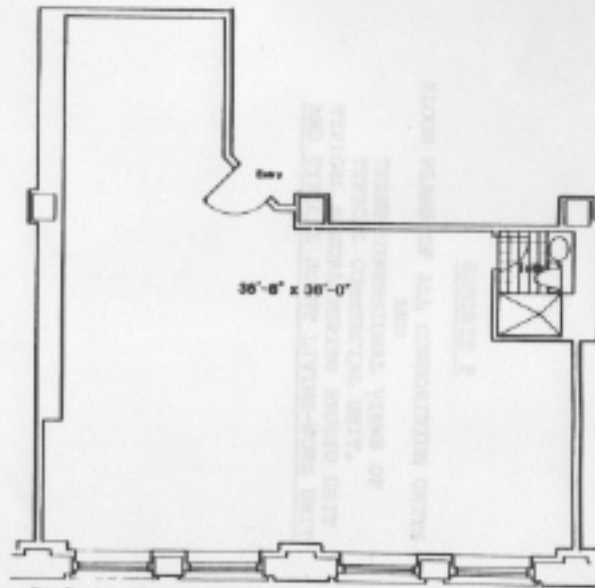

Gross Floor Area: 1338 sq. ft.

6

Beyer
Blinder
Belle

THE SILK BUILDING

14 East 4th Street
New York, N.Y.

MANUFACTURING STUDIO
UNITS: 405, 505, 605,
406, 506, & 606

205