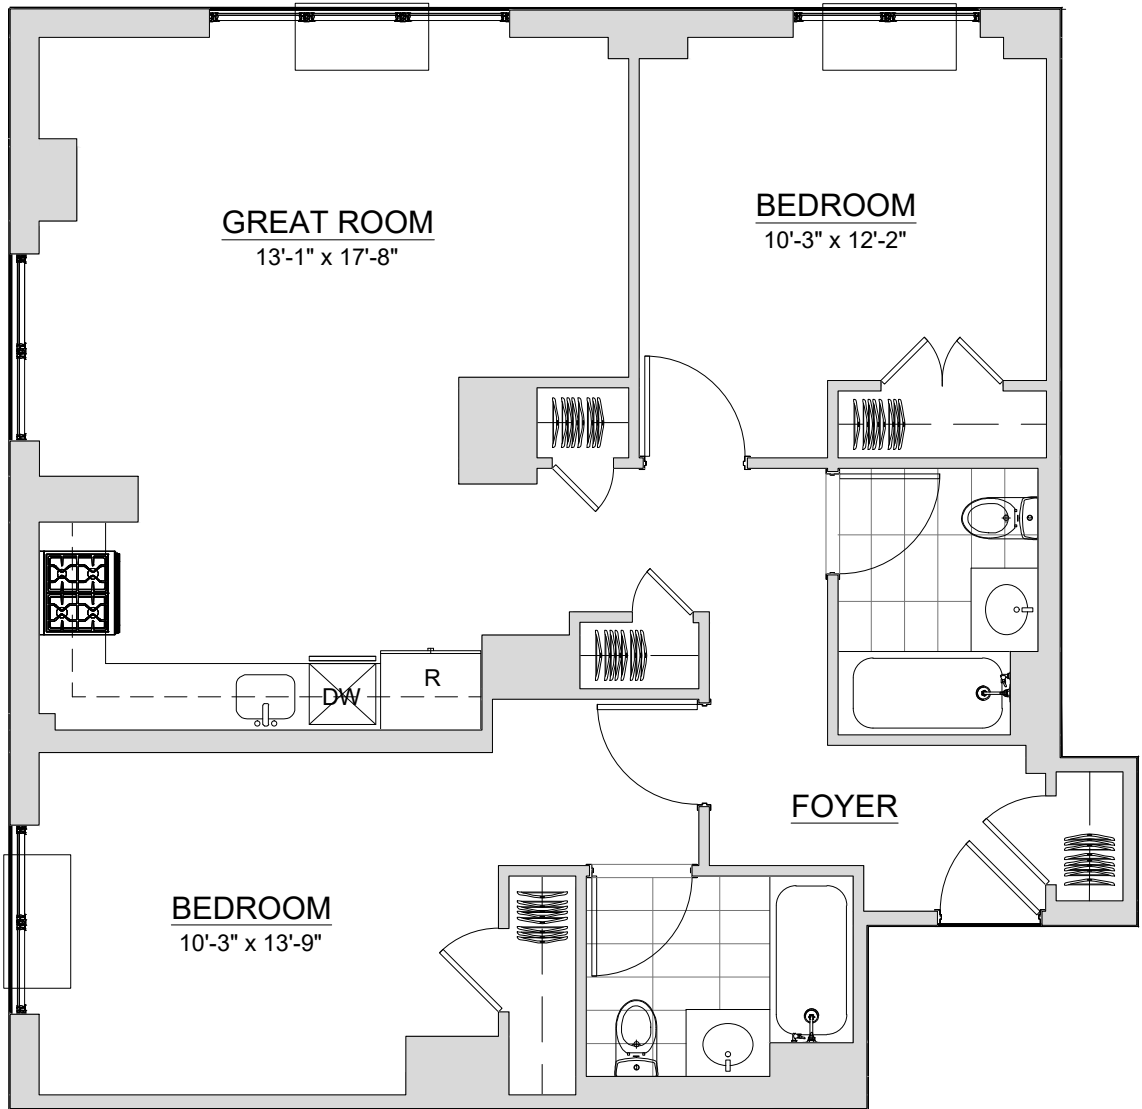

RESIDENCE

803

1,022 sqft.

2 Bedroom
2 Bathroom