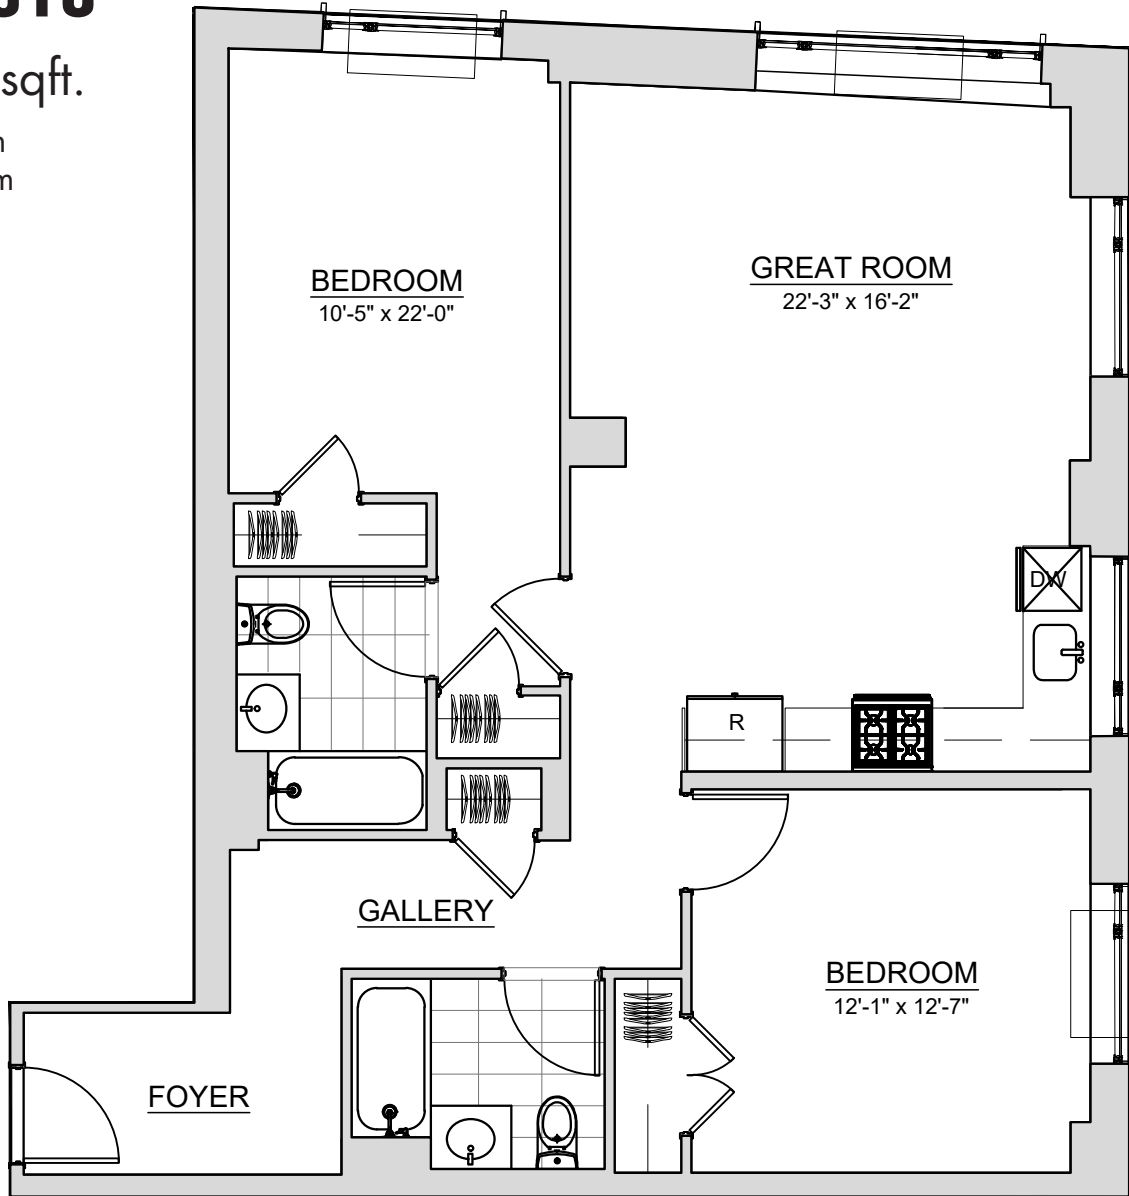

RESIDENCES

316-616

1,084 sqft.

2 Bedroom
2 Bathroom