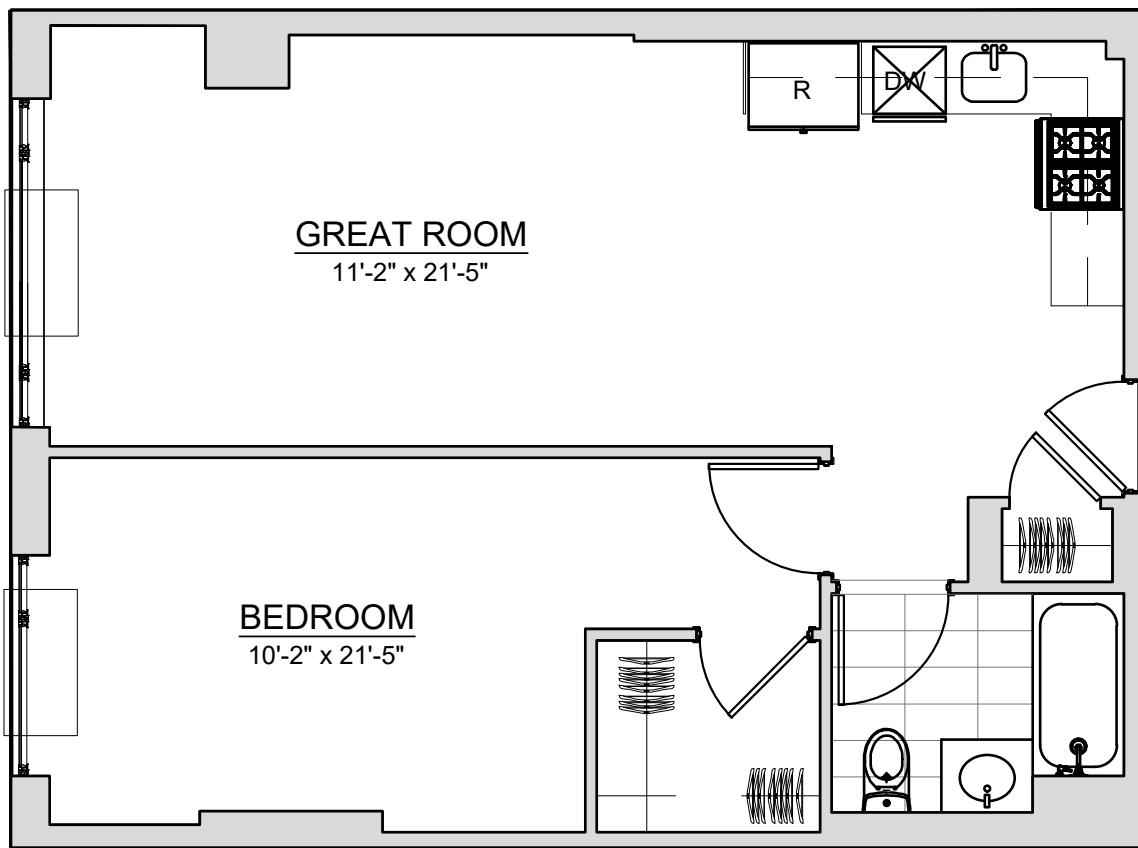

RESIDENCE

405/505/605

691 sqft.

- 1 Bedroom
- 1 Bathroom