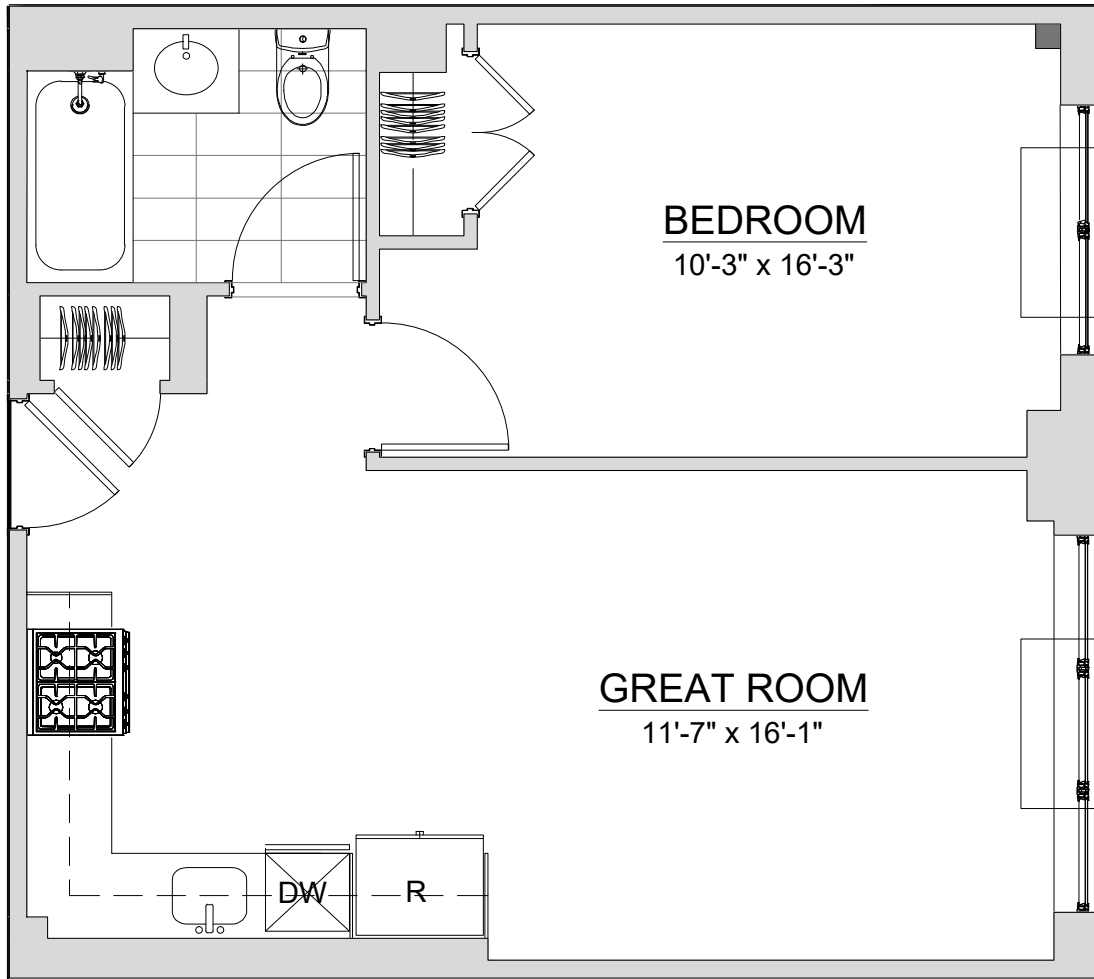

RESIDENCES

411-811

585 sqft.

- 1 Bedroom
- 1 Bathroom