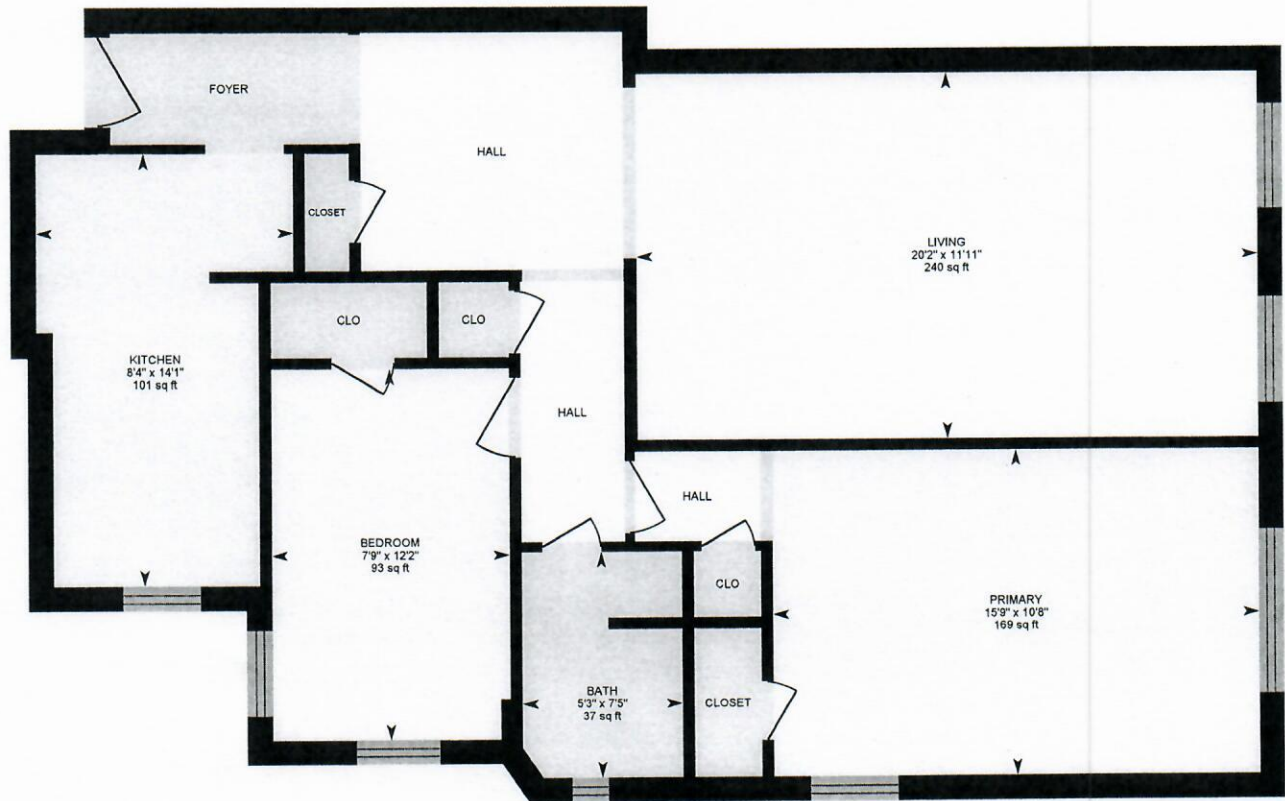

#6C-340 E 66th St, New York, NY

Main Floor Finished Area 974.28 sq ft

PREPARED: 2022/12/10

White regions are excluded from total floor area in L.C.S floor plans. All room dimensions and floor areas must be considered approximate and are subject to independent verification.