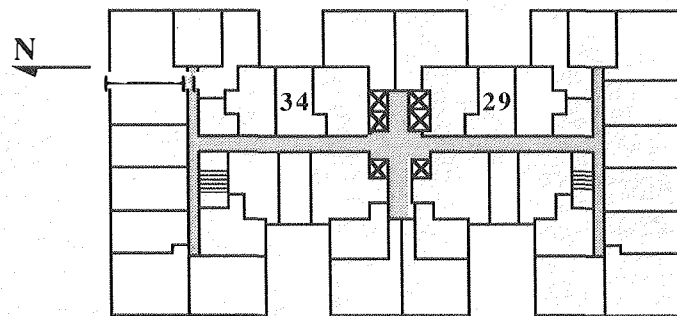

Apartment 29 & 34: Floors 2-17

Scale: 1/4" = 1 foot

5 Tudor City Place
New York, NY 10017

Apartment Amenities:

- Many apartments feature breathtaking river, park or city skyline views
- Original casement windows
- Refinished hardwood floors
- Ceramic tiled baths with porcelain pedestal sinks
- Fully equipped efficiency kitchens with microwave convection ovens, most with dishwashers
- Lighting fixtures on dimmer controls
- Good size closets
- Individual apartment intercoms linked to concierge desk

5 Tudor City Place

All dimensions are approximate. Plans and dimensions may vary from floor to floor and are subject to renovation variances.