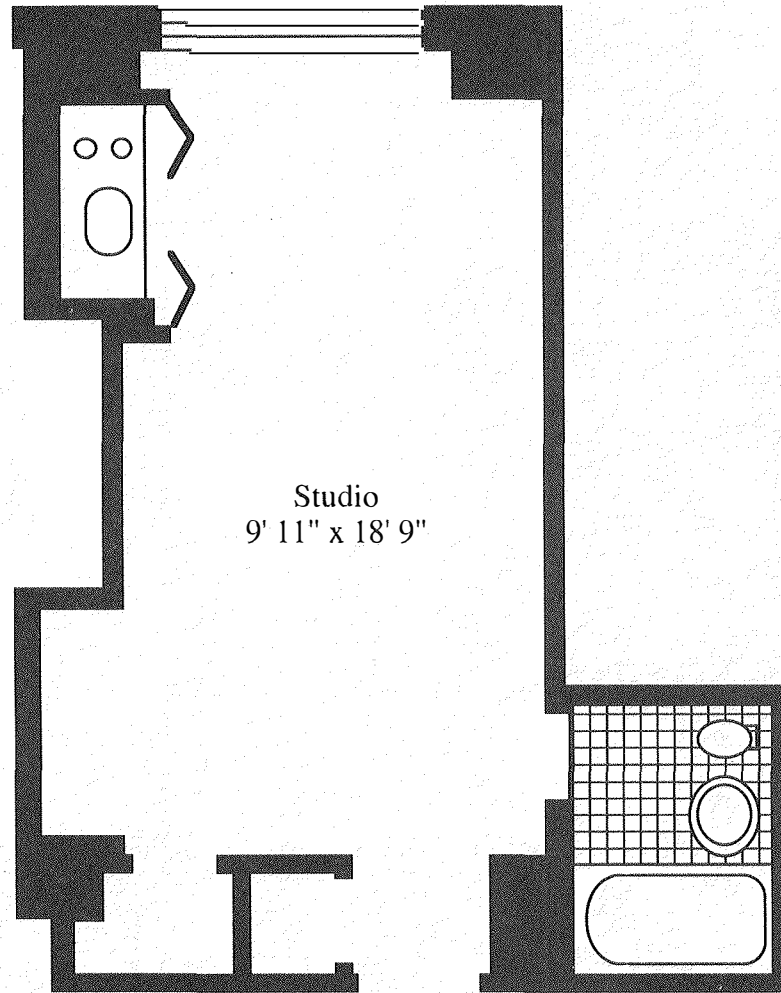

Apartment 29 & 34: Floors 2-17

Scale: 1/4" = 1 foot

5 Tudor City Place
New York, NY 10017

Apartment Amenities:

- Many apartments feature breathtaking river, park or city skyline views
- Original casement windows
- Refinished hardwood floors
- Ceramic tiled baths with porcelain pedestal sinks
- Fully equipped efficiency kitchens with microwave convection ovens, most with dishwashers
- Lighting fixtures on dimmer controls
- Good size closets
- Individual apartment intercoms linked to concierge desk

5 Tudor City Place

All dimensions are approximate. Plans and dimensions may vary from floor to floor and are subject to renovation variances.