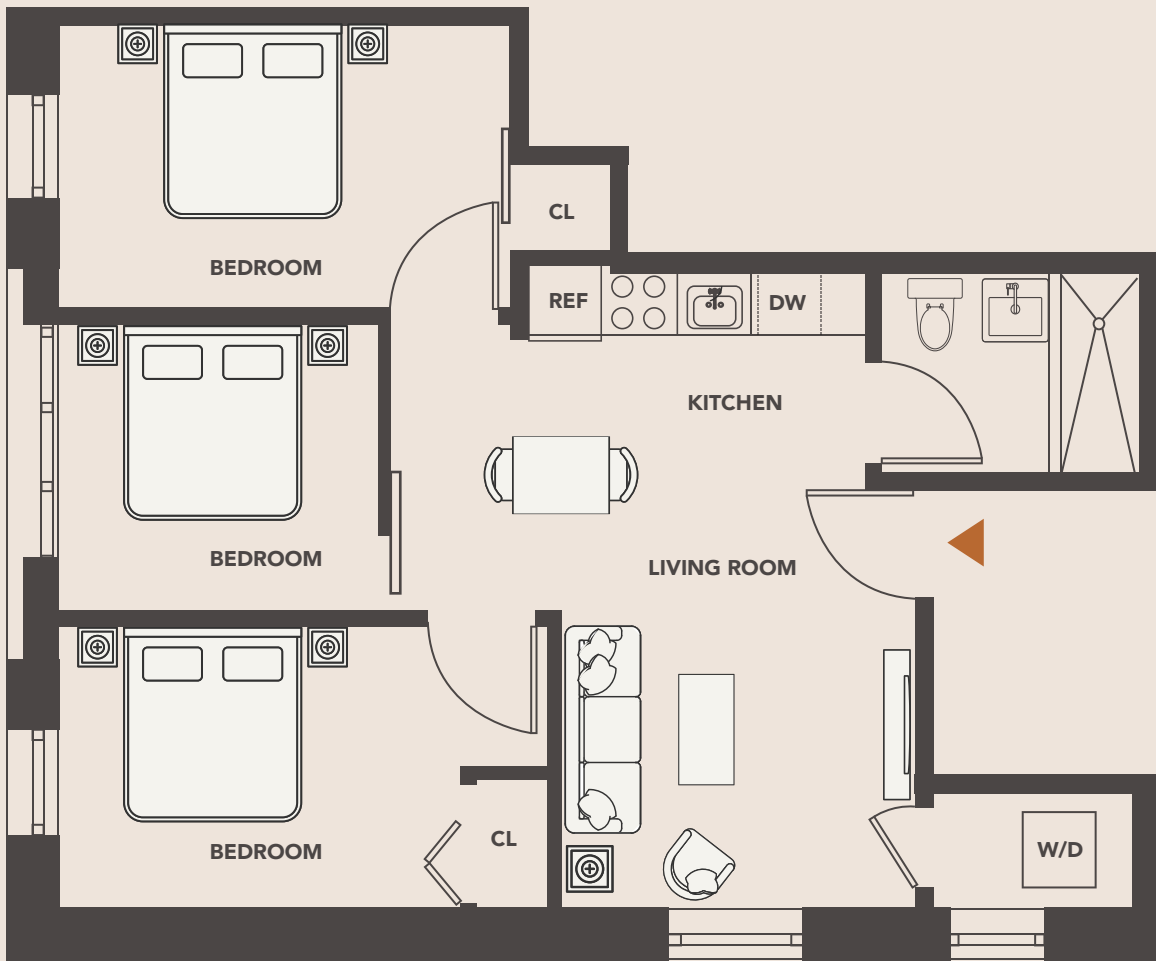

THE KOPPER

RESIDENCE 2-4A

THREE BEDROOM | ONE BATHROOM

REALTY

WHILE EVERY ATTEMPT IS MADE TO ENSURE ACCURACY, THIS FLOOR PLAN IS FOR GUIDANCE ONLY. THE MEASUREMENTS, DIMENSIONS, SPECIFICATIONS, AND OTHER DATA SHOWN ARE APPROXIMATE AND MAY NOT BE TO SCALE. WE ASSUME NO RESPONSIBILITY FOR THE ACCURACY OF THIS FLOOR PLAN OR FOR ANY ACTION TAKEN IN RELIANCE THEREON. THIS FLOOR PLAN DOES NOT CREATE ANY REPRESENTATION, WARRANTY OR CONTRACT. ALL PARTIES SHOULD CONSULT A PROFESSIONAL, SUCH AS AN ARCHITECT, TO VERIFY THE INFORMATION CONTAINED HEREIN. EQUAL HOUSING OPPORTUNITY.