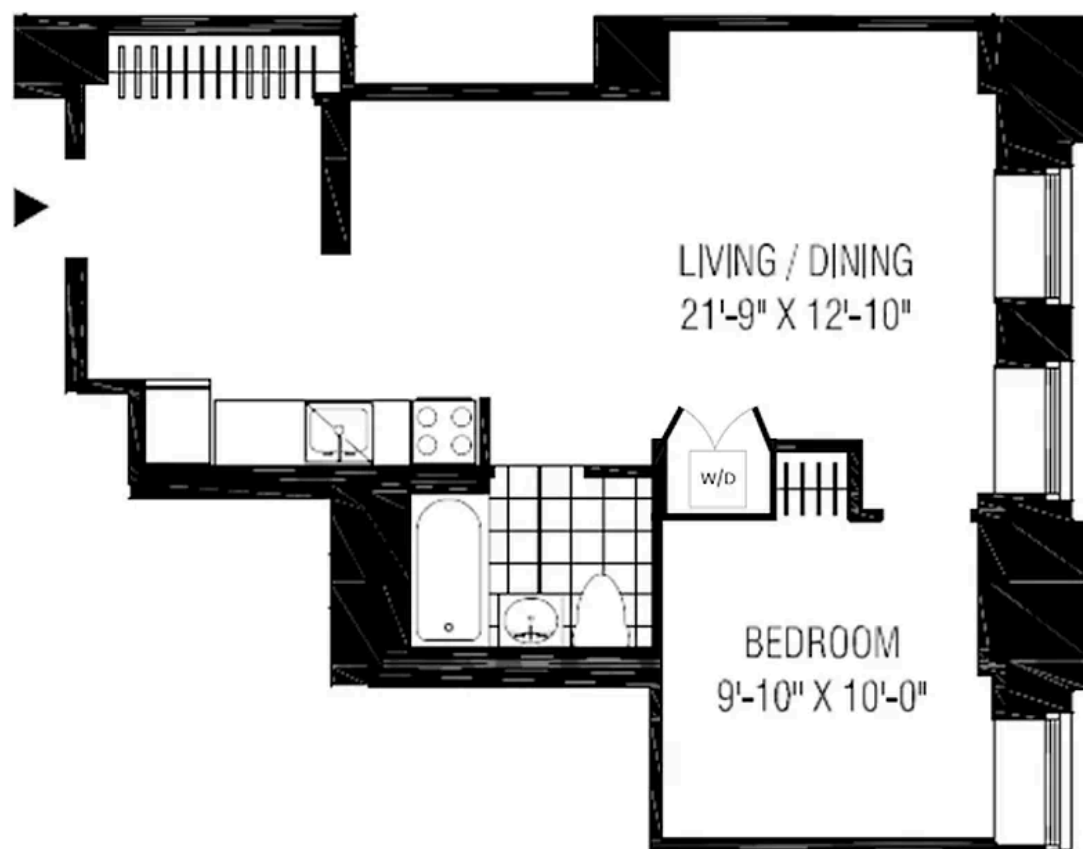

TWENTY EXCHANGE

RESIDENCE 5
FLOORS 45 & 39
1 BEDROOM

DERMOTCOMPANY.COM
Address: 20 Exchange Pl, New York, NY
General Inquiries:
20exchangeleasing@dermotcompany.com
Contact us: (646) 687-2778