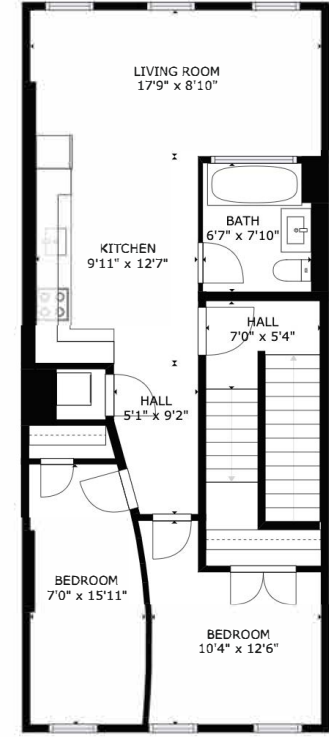

FLOOR 1

FLOOR 2

FLOOR 3

FLOOR 4

FLOOR 5

FLOOR 6

GROSS INTERNAL AREA  
 FLOOR 1: 799 sq. ft, FLOOR 2: 813 sq. ft  
 FLOOR 3: 764 sq. ft, FLOOR 4: 766 sq. ft  
 FLOOR 5: 753 sq. ft, FLOOR 6: 95 sq. ft  
 EXCLUDED AREAS: , REDUCED HEADROOM BELOW 1.5M: 16 sq. ft  
 TOTAL: 3992 sq. ft

SIZES AND DIMENSIONS ARE APPROXIMATE, ACTUAL MAY VARY.