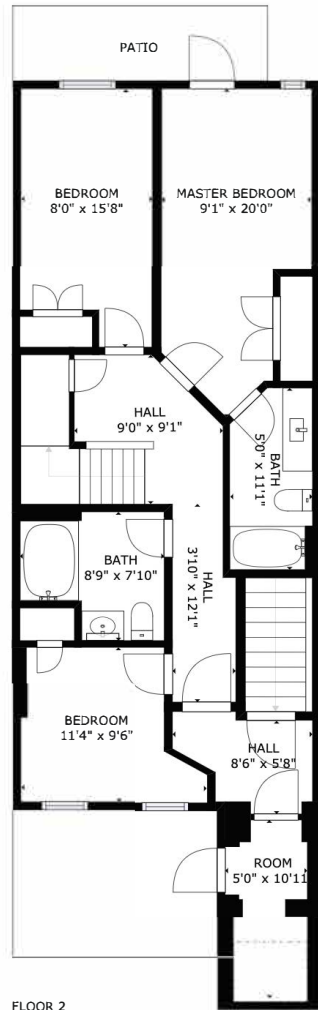

FLOOR 1

FLOOR 2

FLOOR 3

FLOOR 4

FLOOR 5

FLOOR 6

GROSS INTERNAL AREA  
 FLOOR 1: 799 sq. ft, FLOOR 2: 813 sq. ft  
 FLOOR 3: 764 sq. ft, FLOOR 4: 766 sq. ft  
 FLOOR 5: 753 sq. ft, FLOOR 6: 95 sq. ft  
 EXCLUDED AREAS: , REDUCED HEADROOM BELOW 1.5M: 16 sq. ft  
 TOTAL: 3992 sq. ft

SIZES AND DIMENSIONS ARE APPROXIMATE, ACTUAL MAY VARY.