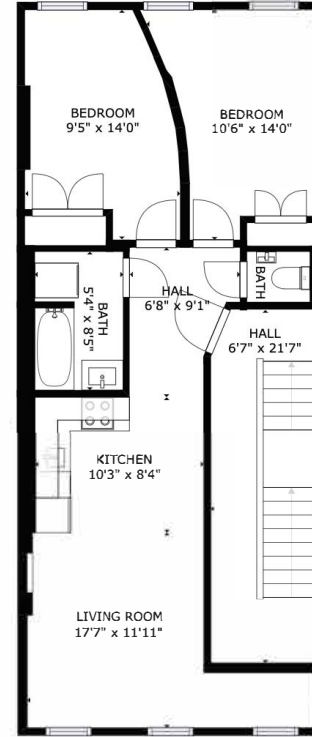

FLOOR 1

FLOOR 2

FLOOR 3

FLOOR 4

FLOOR 5

FLOOR 6

GROSS INTERNAL AREA  
 FLOOR 1: 799 sq. ft, FLOOR 2: 813 sq. ft  
 FLOOR 3: 764 sq. ft, FLOOR 4: 766 sq. ft  
 FLOOR 5: 753 sq. ft, FLOOR 6: 95 sq. ft  
 EXCLUDED AREAS: , REDUCED HEADROOM BELOW 1.5M: 16 sq. ft  
 TOTAL: 3992 sq. ft

SIZES AND DIMENSIONS ARE APPROXIMATE, ACTUAL MAY VARY.