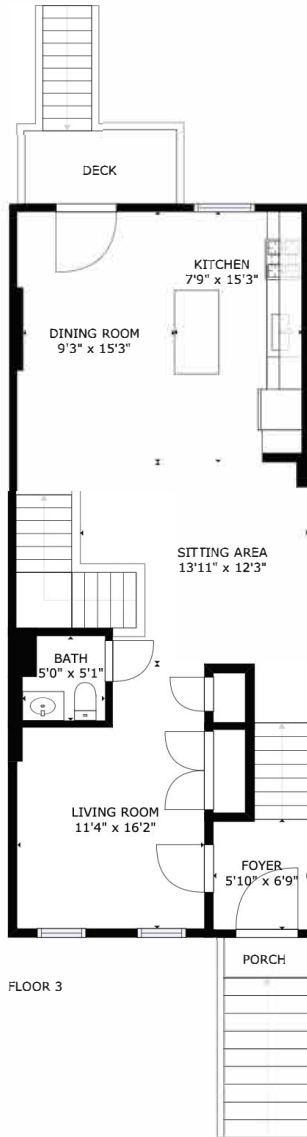

FLOOR 1

FLOOR 2

FLOOR 3

FLOOR 4

FLOOR 5

FLOOR 6

GROSS INTERNAL AREA  
 FLOOR 1: 799 sq. ft, FLOOR 2: 813 sq. ft  
 FLOOR 3: 764 sq. ft, FLOOR 4: 766 sq. ft  
 FLOOR 5: 753 sq. ft, FLOOR 6: 95 sq. ft  
 EXCLUDED AREAS: , REDUCED HEADROOM BELOW 1.5M: 16 sq. ft  
 TOTAL: 3992 sq. ft

SIZES AND DIMENSIONS ARE APPROXIMATE, ACTUAL MAY VARY.