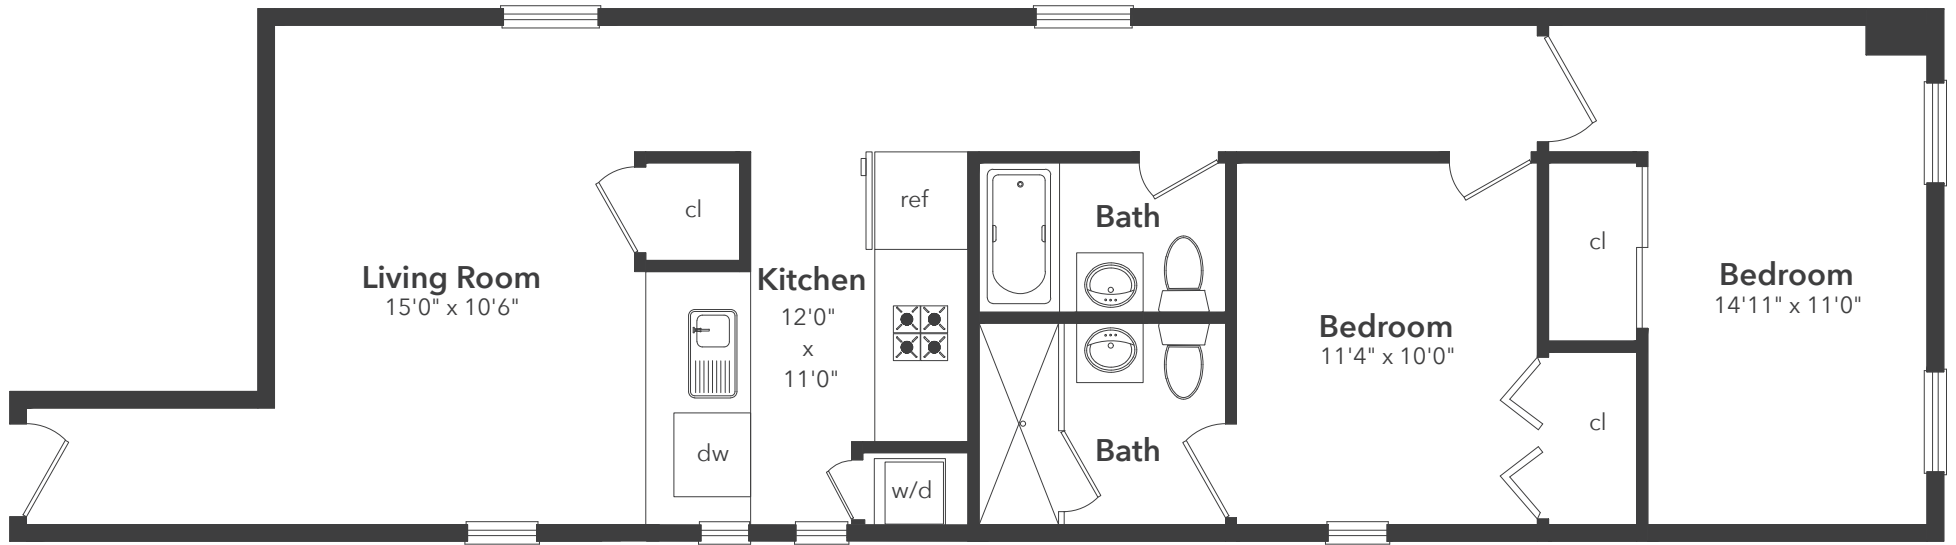

42 West 120th Street
Residence 5A

Ceiling Height 8'9"

Floor Plan measurements and square footages are approximate and are for illustrative purposes only. There is no guarantee, warranty or representation as to the accuracy and completeness of the floor plan.