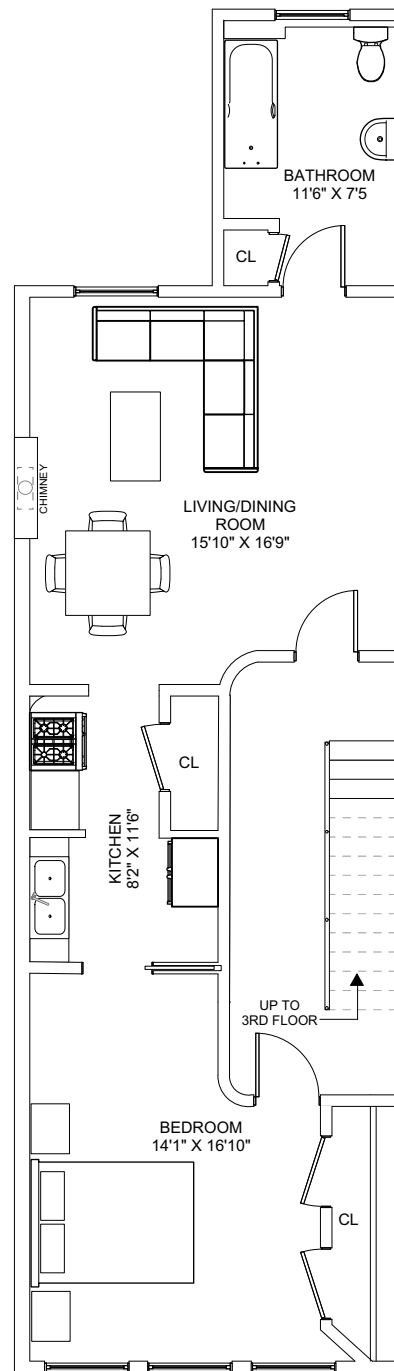

GARDEN FLOOR
CEILING HEIGHT: 8'3"

PARLOUR
CEILING HEIGHT: 10'4"

2ND FLOOR
CEILING HEIGHT: 9'9"

3RD FLOOR
CEILING HEIGHT: 9'3"