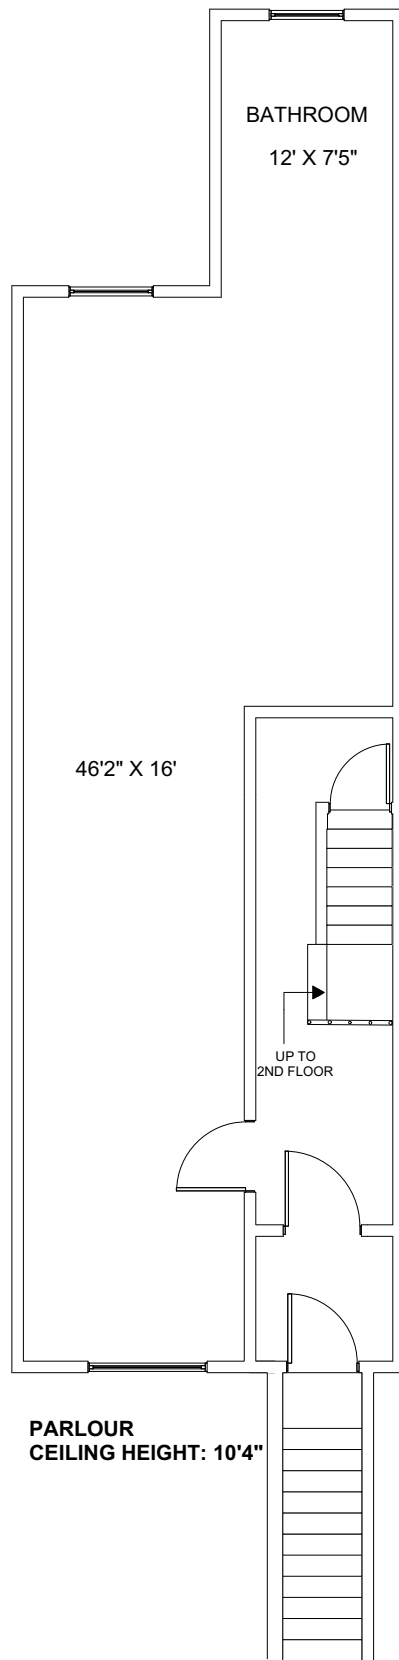

GARDEN FLOOR
CEILING HEIGHT: 8'3"

PARLOUR
CEILING HEIGHT: 10'4"

2ND FLOOR
CEILING HEIGHT: 9'9"

3RD FLOOR
CEILING HEIGHT: 9'3"