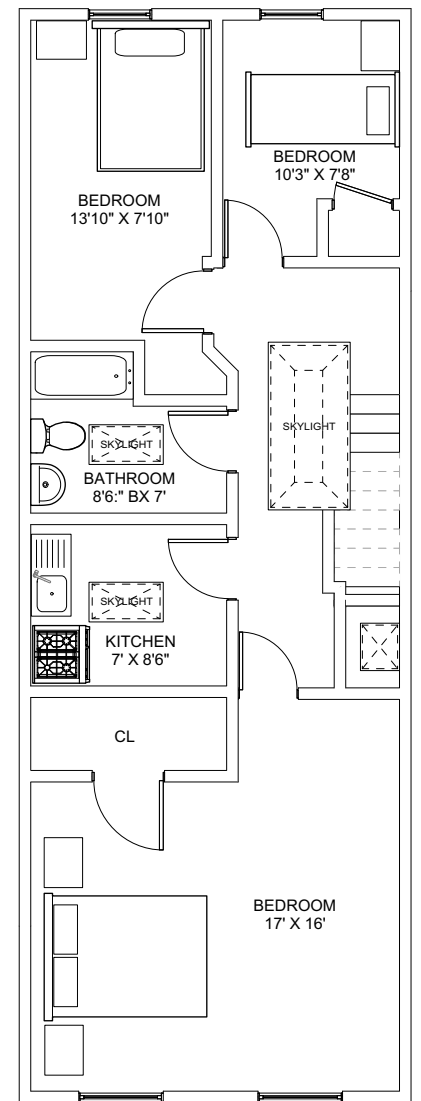

GARDEN FLOOR
CEILING HEIGHT: 8'3"

PARLOUR
CEILING HEIGHT: 10'4"

2ND FLOOR
CEILING HEIGHT: 9'9"

3RD FLOOR
CEILING HEIGHT: 9'3"